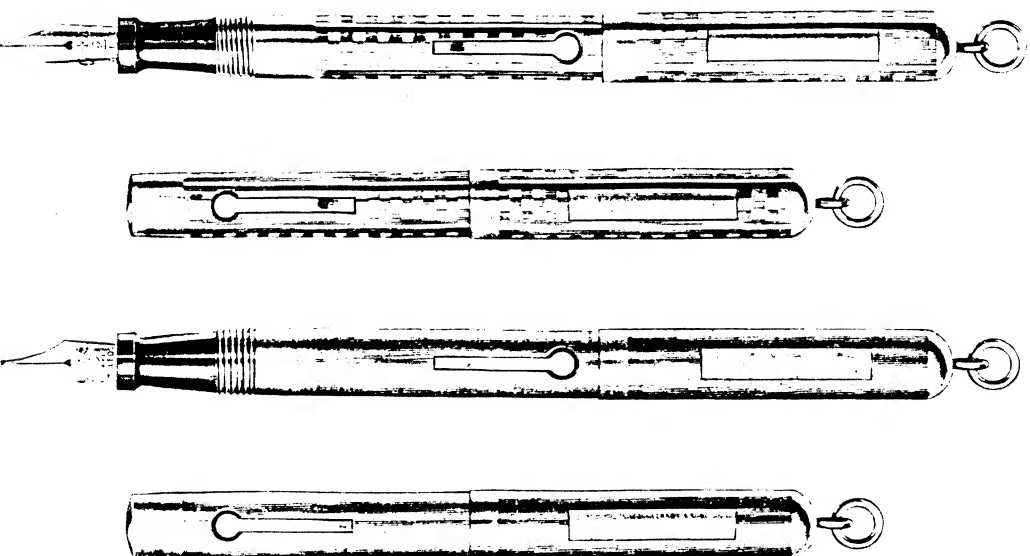

No. 227PB

No. 227PE

Crescent Filler Type

Lever Filler Type